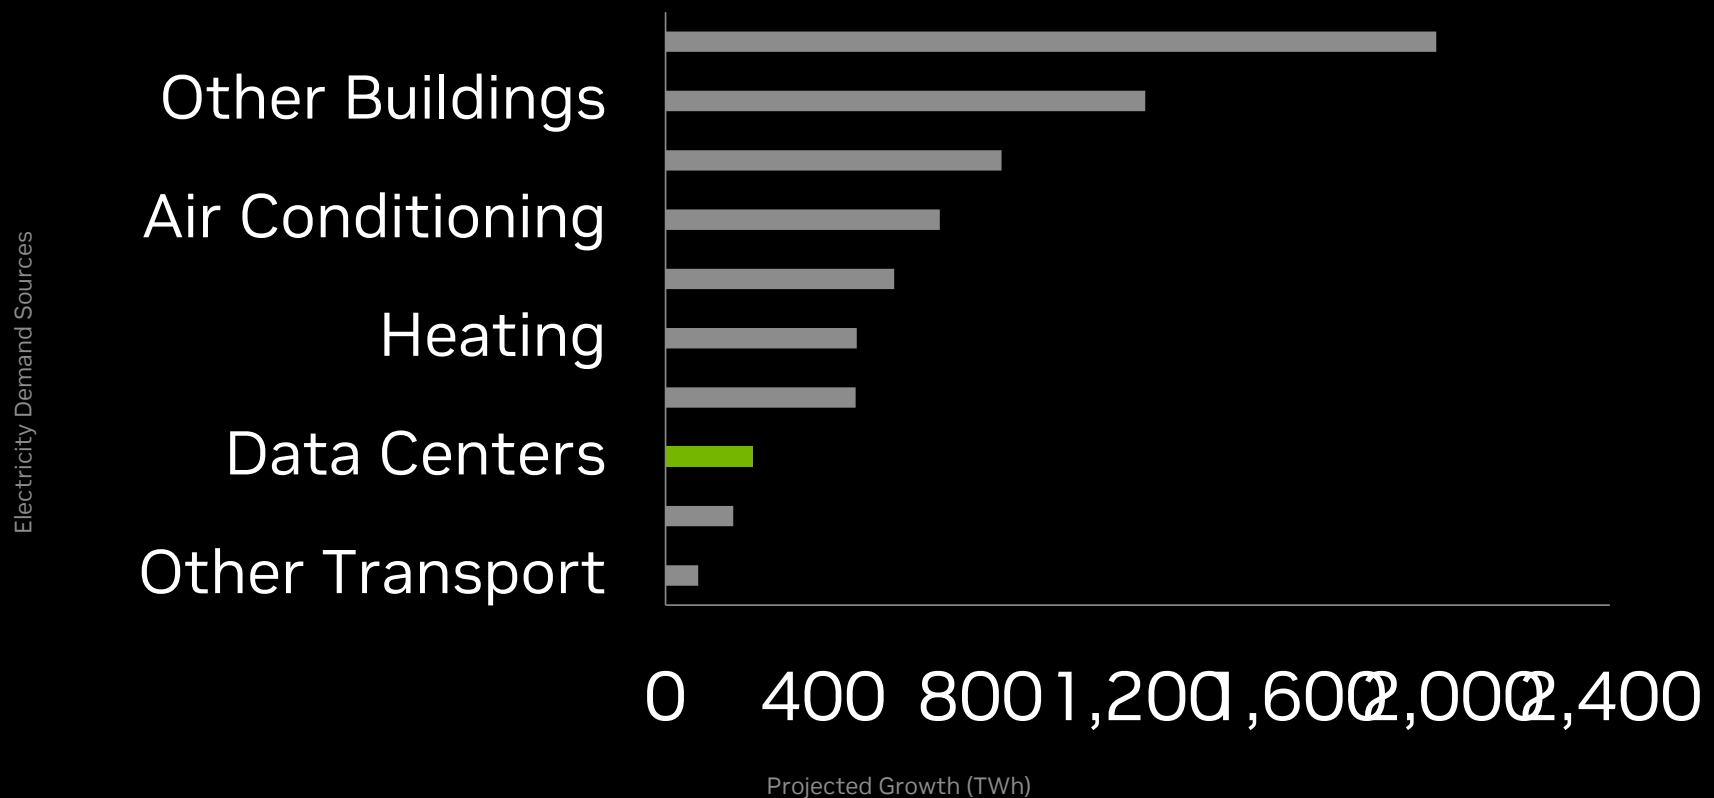

Rising Energy Demand Goes Beyond Data Centers and AI

Projected Growth in Global Electricity Demand from 2023 to 2030

Source: International Energy Agency (IEA). World Energy Outlook 2024.