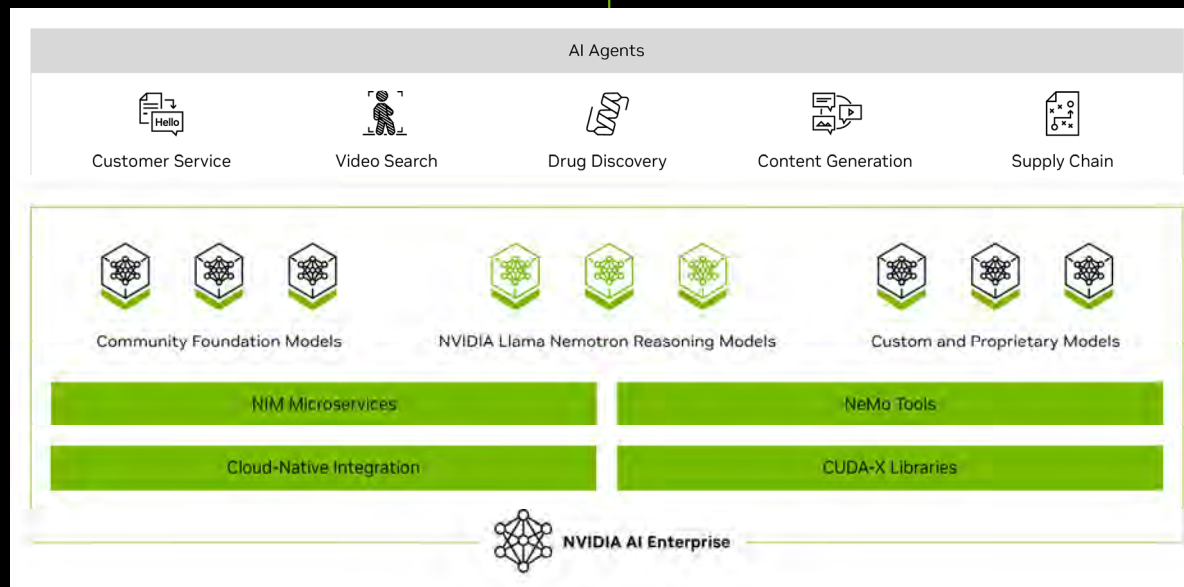

AI-Powered Utilities Use Cases

Powering Energy Transition

Grid Planning

- Interconnection
- Rate Case
- Capacity Planning
- Demand Response
- Load Forecasting
- Renewable Generation

Operations

- Power System Co-pilot
- Knowledge Management
- Drone Inspection
- Weather Forecasting
- Vegetation Management
- Switching orders (FLISR)
- Outage Validation

Digital Twins

- Substation Digital Twins
- Turbine Digital Twins
- Solar/PV
- Wind Farm Digital Twins
- Battery Storage And Power Line

Customer Experience

- Virtual Assistants
- Proactive Notification
- Energy Usage Behavior
- Power Saving Recommendation

Cyber and Physical Security

- Threat Detection
- Digital Fingerprinting
- OT Threat Detection
- Incident Response
- Compliance Management
- Intrusion Detection
- Video Surveillance and Summarization

Capital Projects

- RFI/RFP/EOI Generator
- Engineering Co-Pilot
- Engineering Configurator
- Construction Site Management
- Compliance Management

Power Trading

- Price Forecasting
- Load Generation Forecasting
- Market Simulation
- Trading Strategies
- Trading Agents/Bots